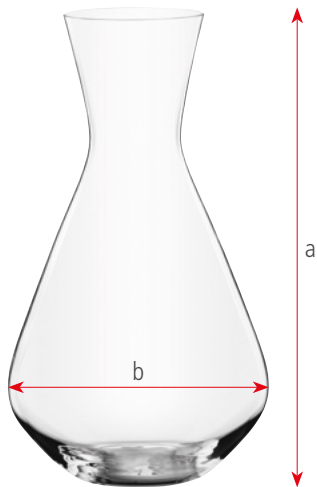

# 467 01 71 - Bonus Pack Summer Drinks Set/4

mm = millimeter  
 ml = milliliter  
 gr. = gramm  
 " = inch  
 oz = ounces

1 ounces = 28,350 ml  
 1 inch = 2,54 cm  
 1 kg = 2,205 lb

# SIZE CHART - GLASSWARE

STEMWARE  
 a - Height  
 b - Largest Ø  
 c - Capacity  
 d - Base Plate Ø

DECANTER  
 a - Height  
 b - Largest Ø  
 c - Capacity

TUMBLERS  
 a - Height  
 b - Largest Ø  
 c - Capacity