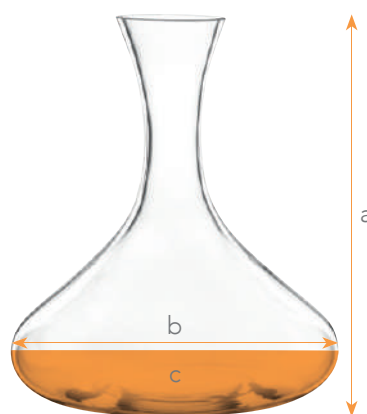

DECANTER
a - Height
b - Largest Ø
c - Capacity