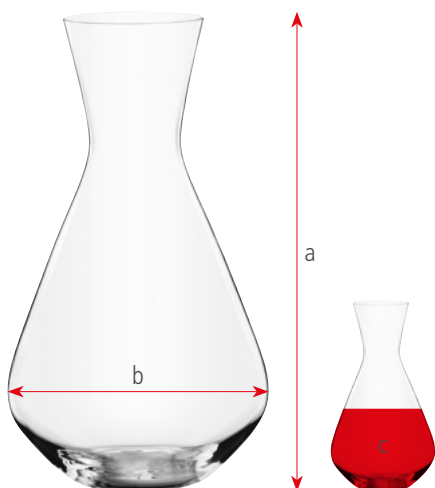

**MORE GLASS CARE
INFORMATION**

SIZE CHART - PACKAGING

SAMPLE MASTER PACK

472 80 35 - Salute Bordeaux Glass

Length:	456 mm	18"
Width:	342 mm	13 1/2"
Height:	271 mm	10 2/3"
Weight:	3546 gr.	7,83 lb

mm	= millimeter	1 ounces	= 28,350 ml
ml	= milliliter	1 inch	= 2,54 cm
gr.	= gramm	1 kg	= 2,205 lb
"	= inch		
oz	= ounces		

SIZE CHART - GLASSWARE

STEMWARE
 a - Height
 b - Largest Ø
 c - Capacity
 d - Base Plate Ø

DECANTER
 a - Height
 b - Largest Ø
 c - Capacity

TUMBLERS
 a - Height
 b - Largest Ø
 c - Capacity

ORDERS MADE FOR CUSTOMERS