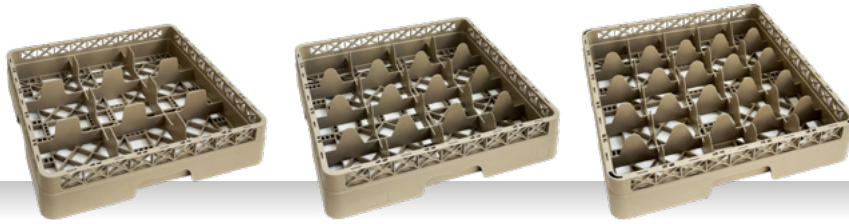

Height:	260 mm	10 1/4"
Length:	500 mm	19 2/3"
Width:	500 mm	19 2/3"

EAN

RACK - CUSTOMIZED

Please calculate racks based on your needs.

You always will need one base and the corresponding Extenders.

RACK BASE 9 GLASSES