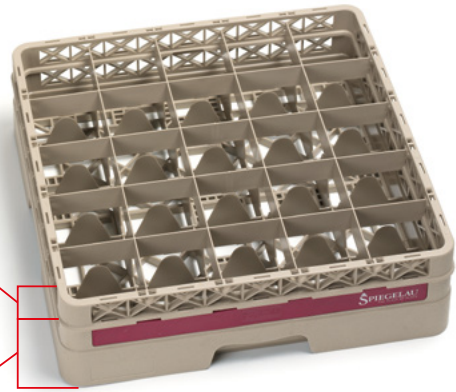

RACKS

SAMPLE CUSTOMIZED RACKS

Extender

Rack Base

Rack Base + Extender 1x for 25 glasses