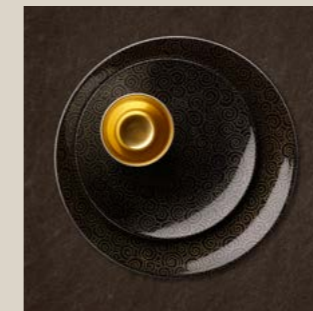

Black Forest

Blue Birds

Capri

Carrara

Mosaic

Ornament Gold/Schwarz

Pastell

Platin Lane