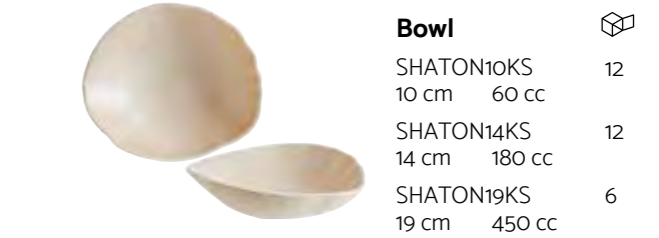

Explore more colours

**Sahara**  
SHA

**\* Adelfa**  
ADF

Visit this collection  
online  
to share

Quantity Per Box New Product

**Deep Plate**  
SHATON27CK  
27 cm 900 cc

6

**Bowl**  
SHATON10KS  
10 cm 60 cc  
SHATON14KS  
14 cm 180 cc  
SHATON19KS  
19 cm 450 cc