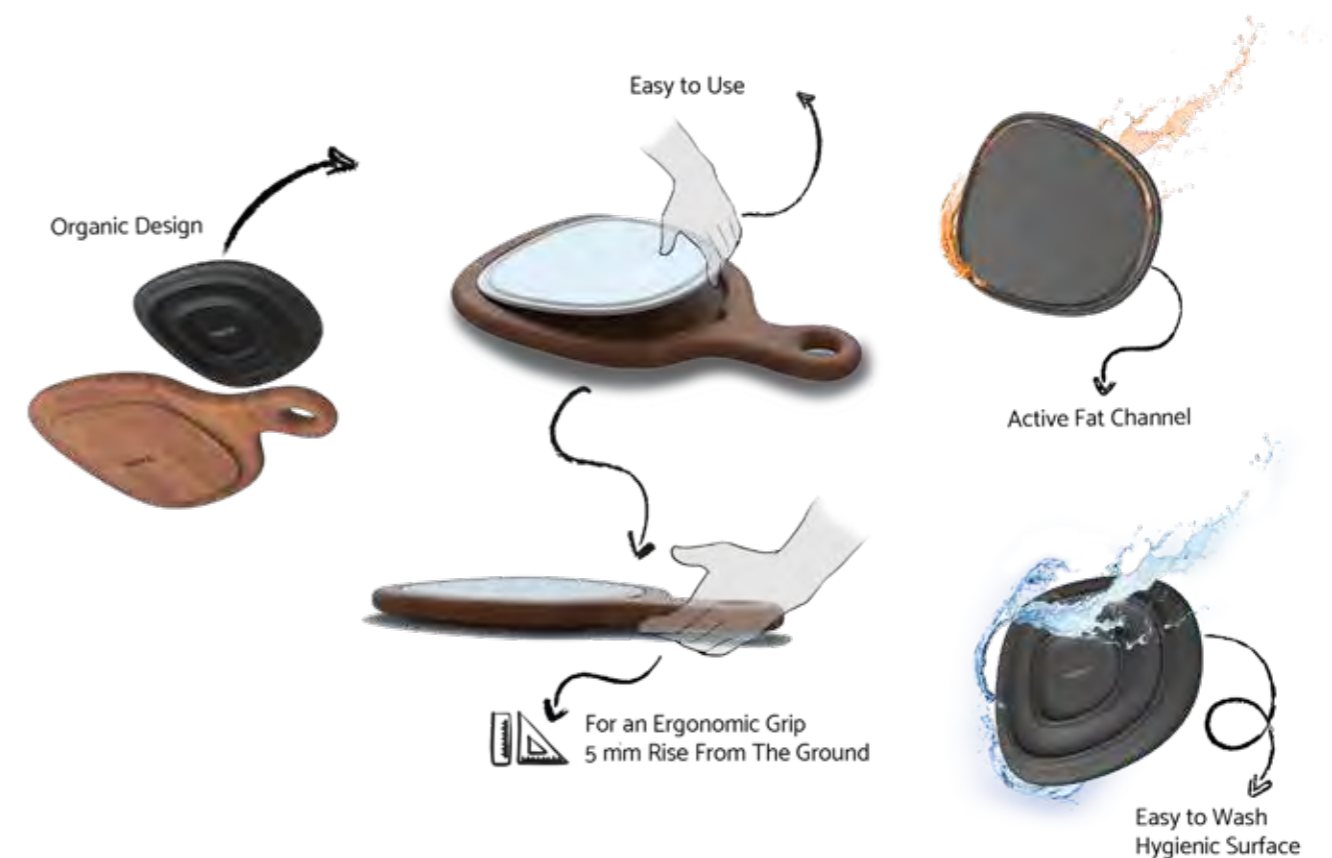

**Piuma Flat Plate**  
GOPIU25DZ  
24,5 x 20,5 cm

- Designed and manufactured in Turkey
- Ergonomic design, easy to hold
- 2 pcs set – beech wood main plate, porcelain service plate
- 5 mm above the surface for easy grip