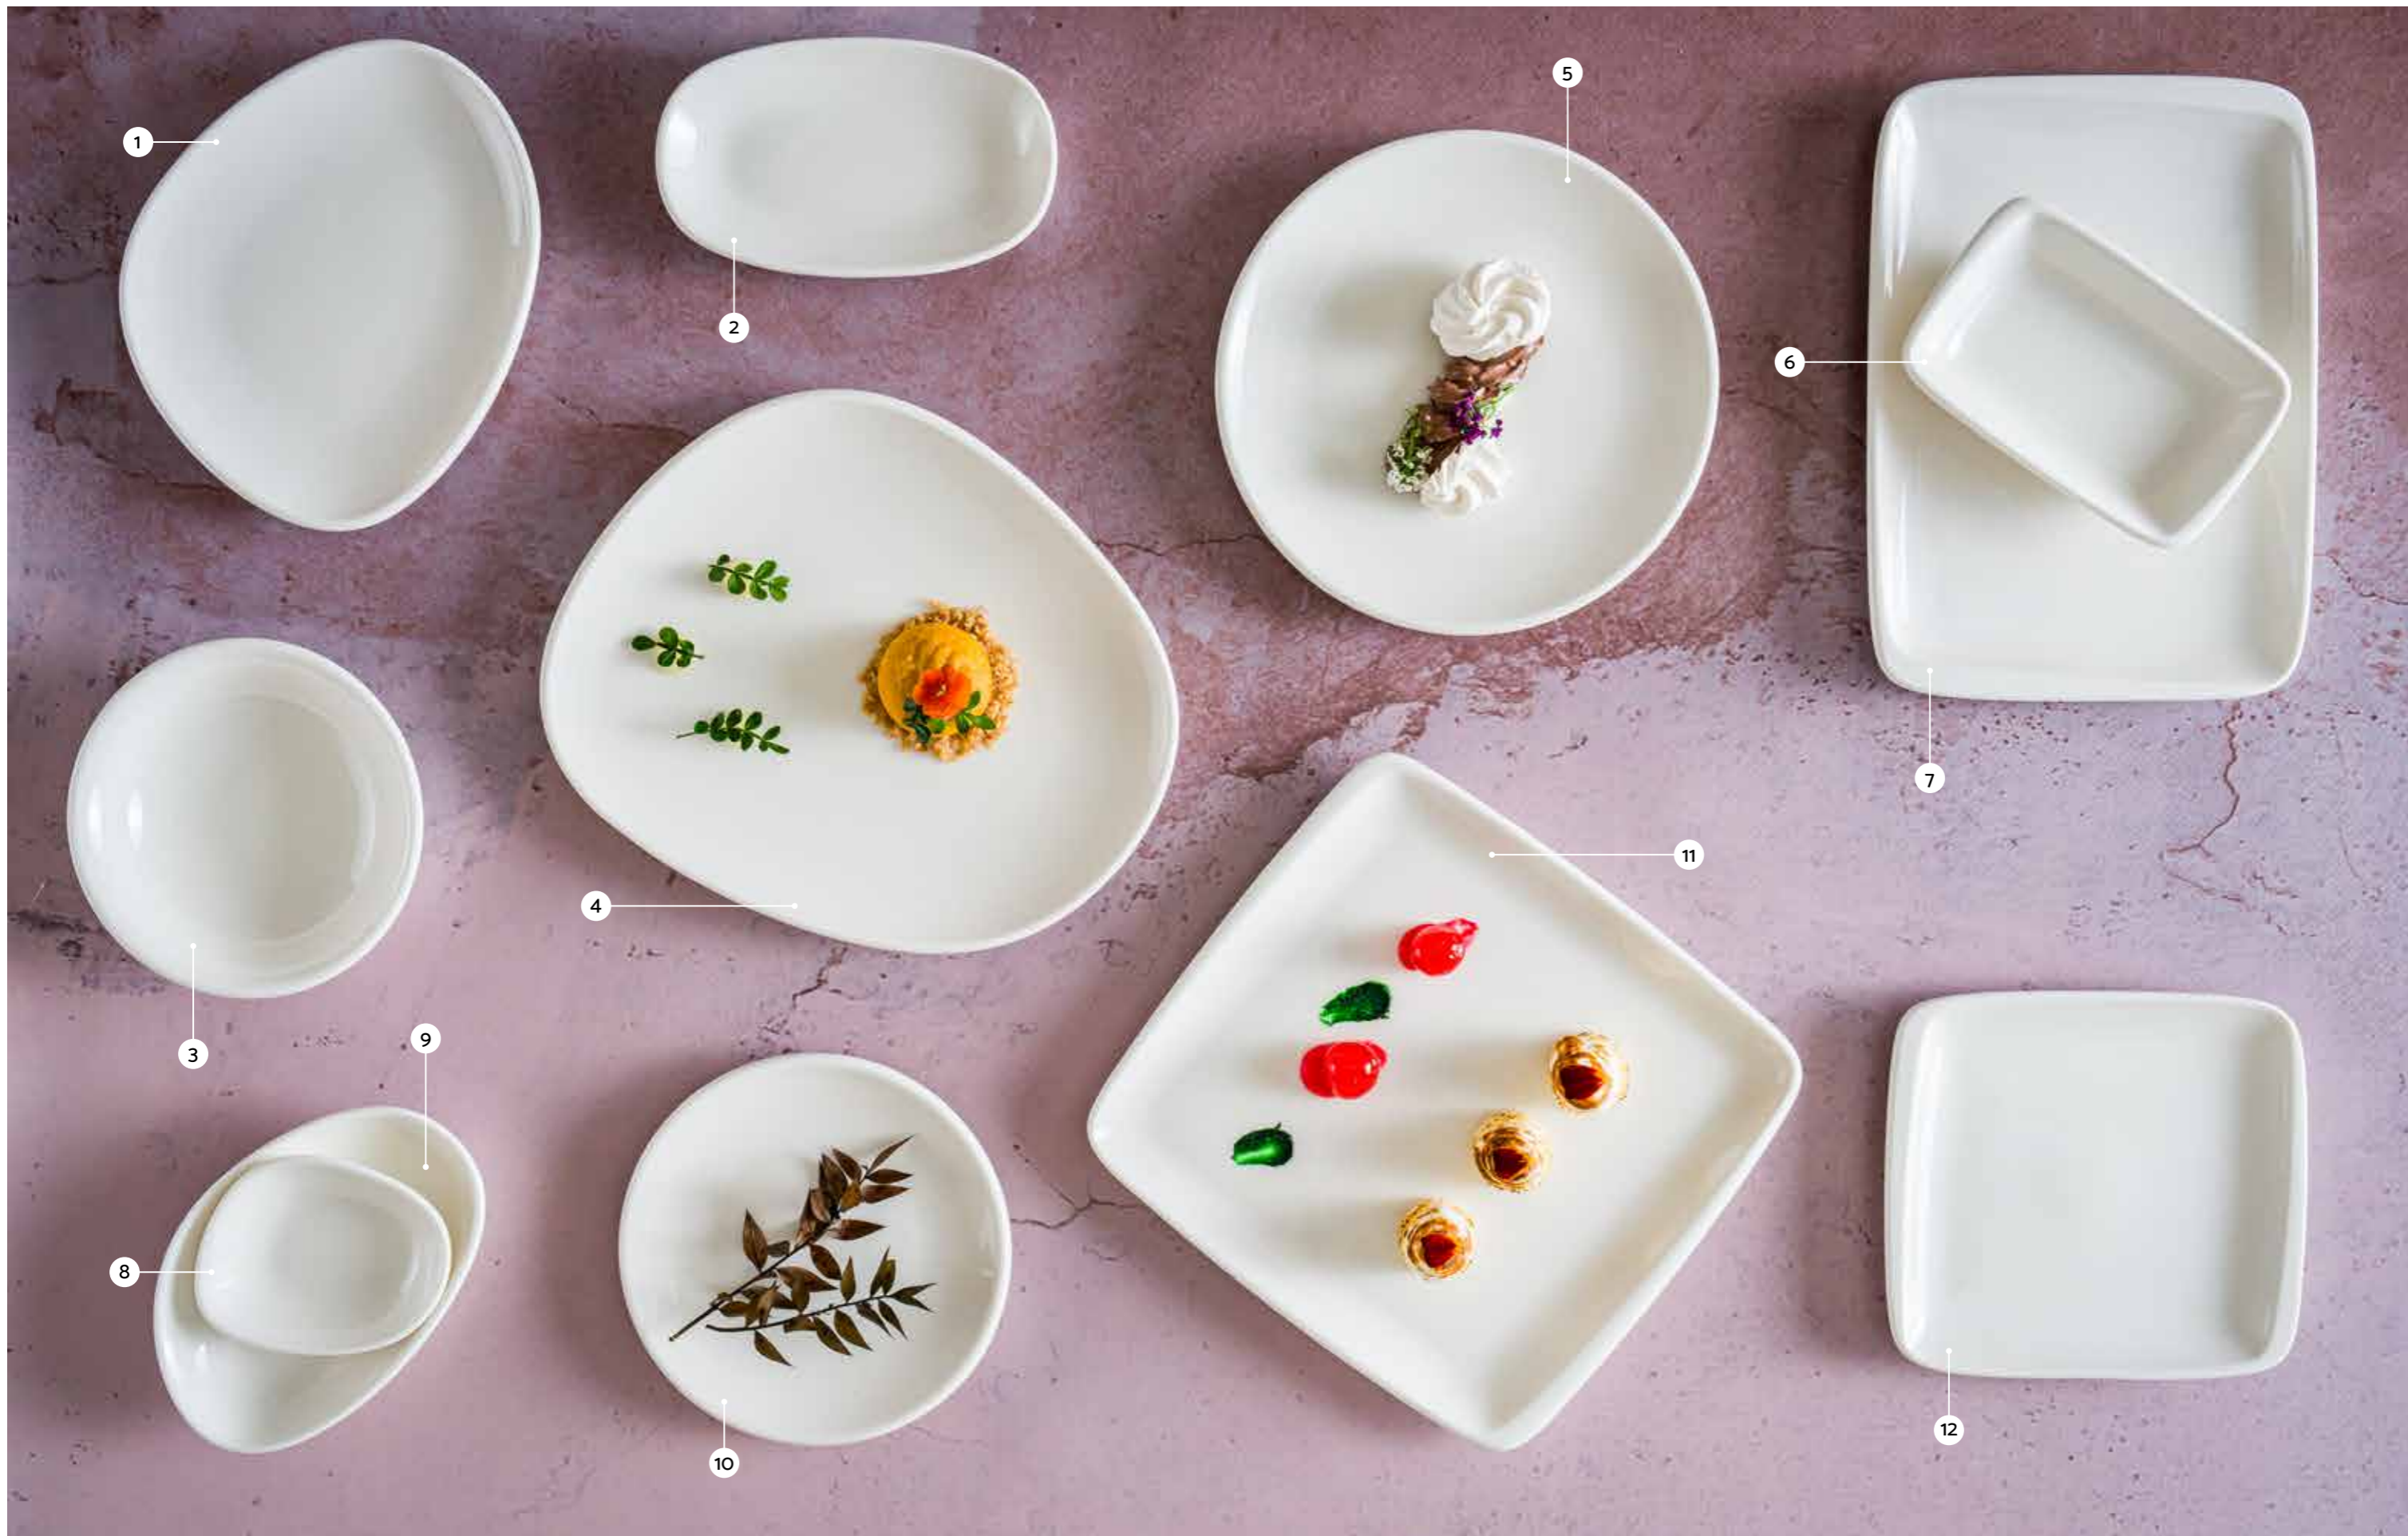

Deep Plate 

SLENEA30CK2 6
30 cm | 360 cc

SLENEA30CK1 6
30 cm | 220 cc

Bowl 

SLENEA18KS 6
18 cm | 990 cc

Tea Cup & Saucer 

SLENEA01CF 6
250 cc

SLENEA01CT 6
17 cm

Coffee Cup & Saucer 

SLENEA02KF 6
80 cc

SLENEA02KT 6
12 cm

PATCH

Flat Plate 
 PATNEA16DZ 6
 16 cm
 PATNEA24DZ 6
 24 cm
 PATNEA28DZ 6
 28 cm
 PATNEA32DZ 6
 32 cm

Flat Plate 
 PATNEA30DZ 6
 30 cm

Deep Plate 
 PATNEA30CK1 6
 30 cm | 220 cc
 PATNEA30CK2 6
 30 cm | 360 cc

Bowl 
 PATNEA18KS 6
 18 cm | 990 cc

Coffee Cup & Saucer 
 NEA02KF 6
 80 cc
 PATNEA02KT 6
 12 cm

Tea Cup & Saucer 
 NEA01CF 6
 250 cc
 PATNEA01CT 6
 17 cm

1- Vago | VAO19DZ
 2- Gourmet | GRM15OKY
 3- Gourmet | GRM16KS
 4- Vago | VAO24DZ

5- Gourmet | GRM21DZ
 6- Moove | MOV14DKY
 7- Moove | MOV26DT
 8- Vago | VAO15OKY

9- Vago | VAO12OKY
 10- Gourmet | GRM15DZ
 11- Moove | MOV28KR
 12- Moove | MOV19KR

MOOVE

☞ **Square Plate** 

MOV19KR	12
15 x 14 cm	
MOV28KR	12
22 x 20 cm	
MOV34KR	6
27 x 25 cm	
MOV41KR	6
32 x 30 cm	