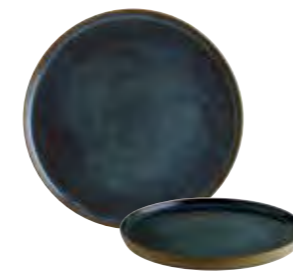

Visit this collection  
online  
to share

Edge Chip Warranty

Stackable

New Product

**Flate Plate**  
SPEOCHYG22DZ x6  
22 cm  
\*SPEOCHYG25DZ x6  
25 cm  
SPEOCHYG28DZ x6  
28 cm

**Deep Plate**  
SPEOCBLM23CK x6  
23 cm 1000 cc