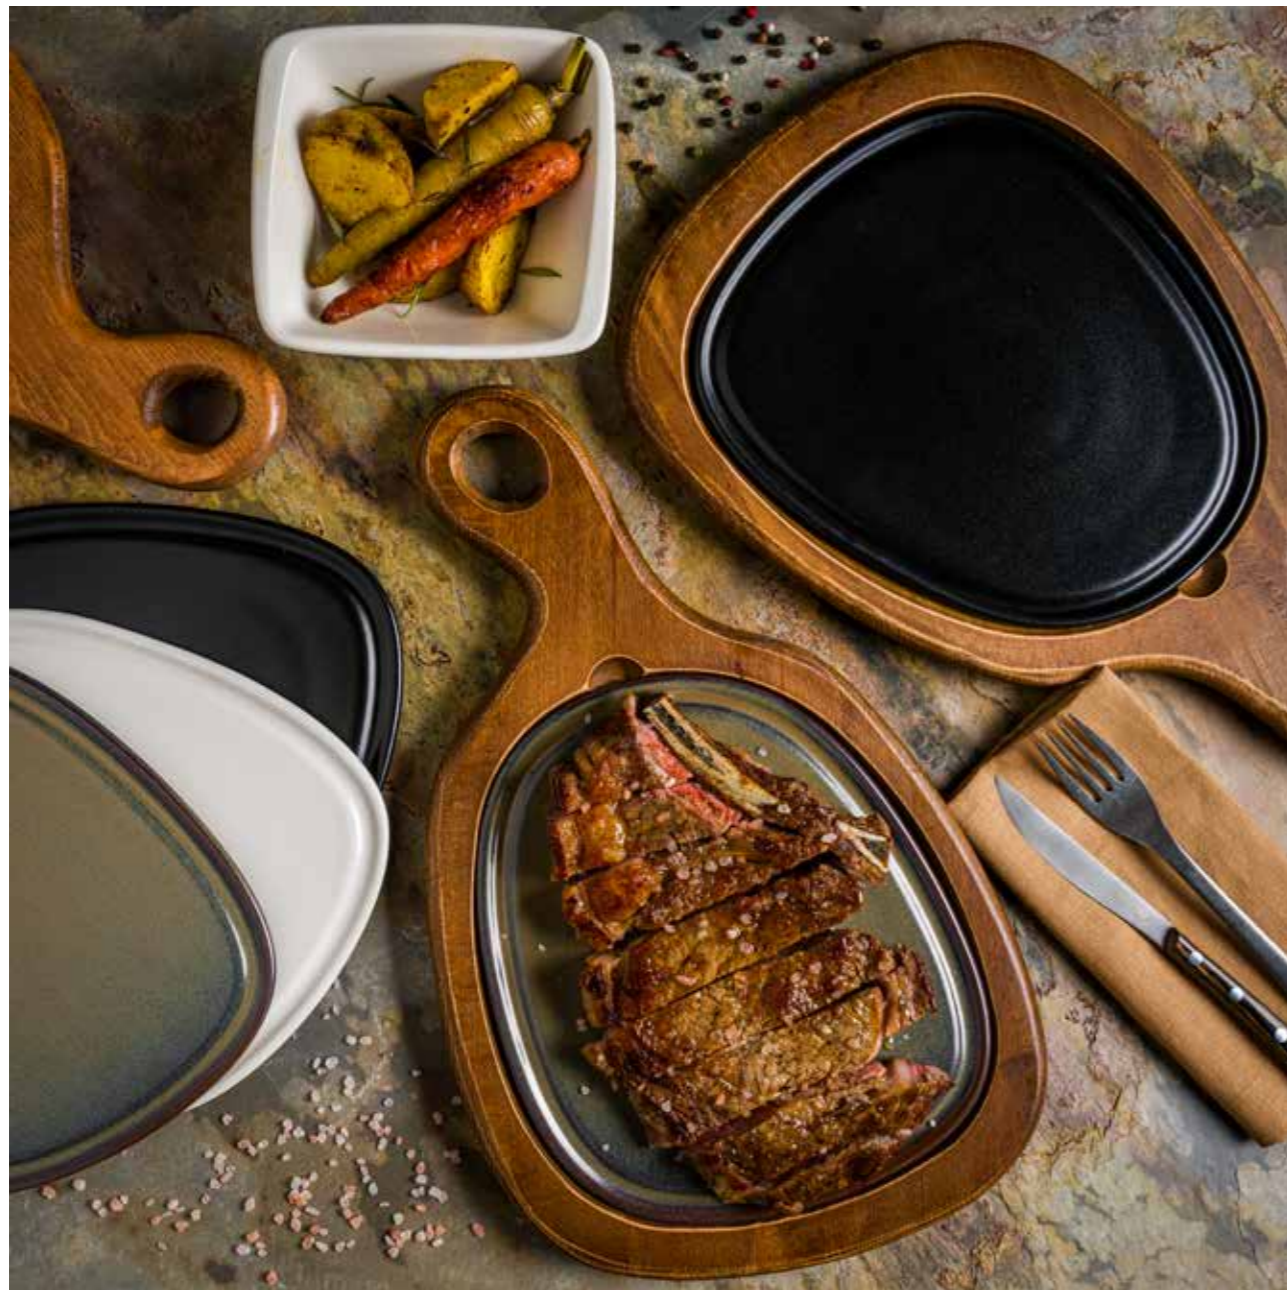

Piuma

Combining warm touch of wood with porcelain's pure and clean texture, Bonna brings an innovative and stylish touch to steak and cheese presentations with PIUMA Collection. Inspired by the goose feathers' unique dirt-repellent structure, Piuma offers ease in usage and cleaning with its separatable wood and ceramic pieces designed for a seamless fit.

Visit this collection
online
to share

Edge Chip Warranty

Stackable

New Product

x6

x6

x6

x6

x6