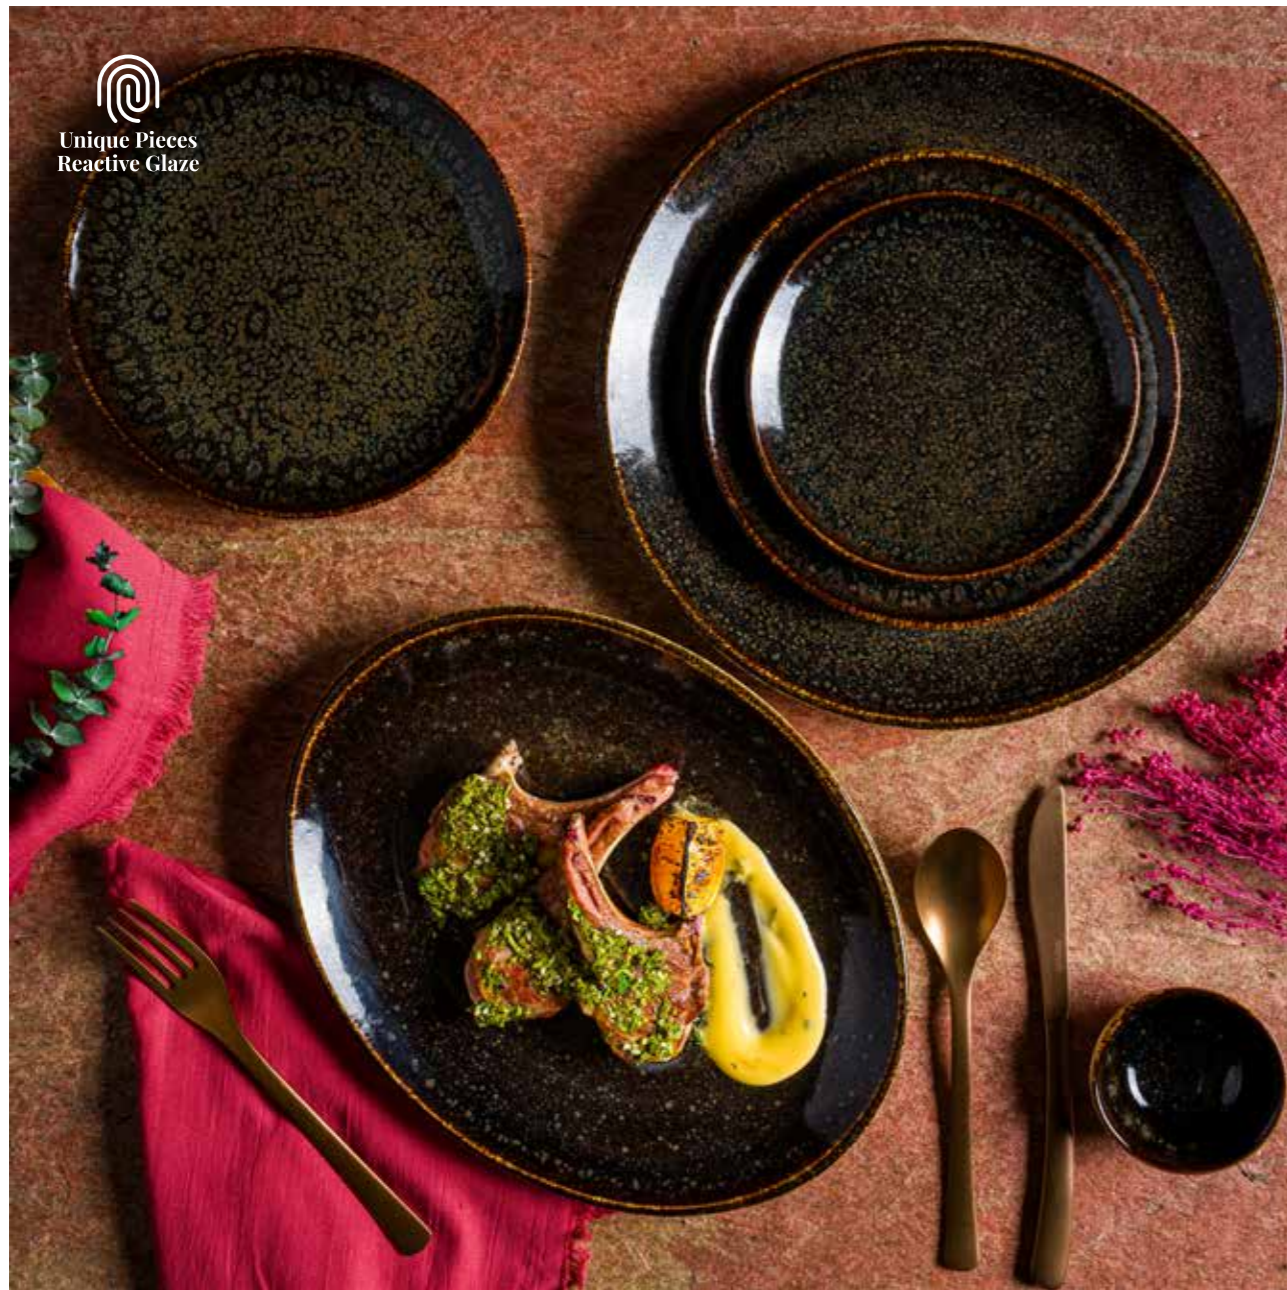

Unique Pieces
Reactive Glaze

Ore Tierra

Tierra is crafted to infuse a relaxed atmosphere into high-paced venues. With two color options and diverse forms, it adds versatility to your presentations. Tierra is the perfect choice for those looking to differentiate and enhance their presentations, offering an ideal way to stand out and enrich the overall experience.

Visit this collection
online
to share

Edge Chip Warranty

Stackable

New Product

Flat Plate

OTIGRM17DZ x12
17 cm
OTIGRM21DZ x12
21 cm
OTIGRM23DZ x12
23 cm
OTIGRM27DZ x12
27 cm
OTIGRM30DZ x6
30 cm

Pizza Plate

OTIGRM32PZ x6
32 cm

Deep Plate

OTIBLM23CK x6
23 cm 1000 cc
OTIBLM25CK x6
25 cm 1300 cc

Pasta Plate

OTIGRM24CK x6
24 cm 400cc
OTIGRM27CK x6
27 cm 450cc

Bowl

OTIVNT8KS x24
8 cm 60 cc

Oval Dish

OTIMOV31OV x6
31 x 24 cm