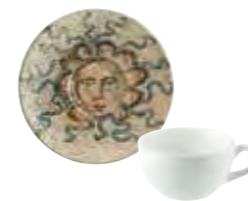

Coffee Saucer

MT-RITo4CPF x6
250 cc
S-MT-MZPSGRMo4CT x6
16 cm - Pairs with
MUG 03 KKN I RIT 01 CF
RIT 05 CPF I BNC 03 CF