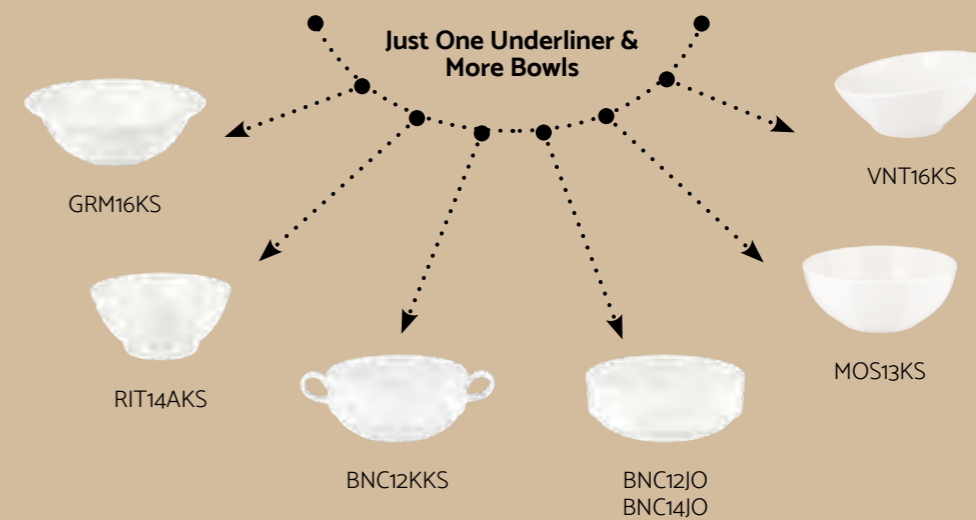

Bowl Underliner

- GRM19KKT 19 cm x12

Just One Underliner & More Bowls

Our new 19 cm underliner suits with seven different bowls that meet every volume and style needs of chefs.

This multipurpose underliner is also a great alternative to be used as a degustation or dessert plate with a stylish coupé center niche.