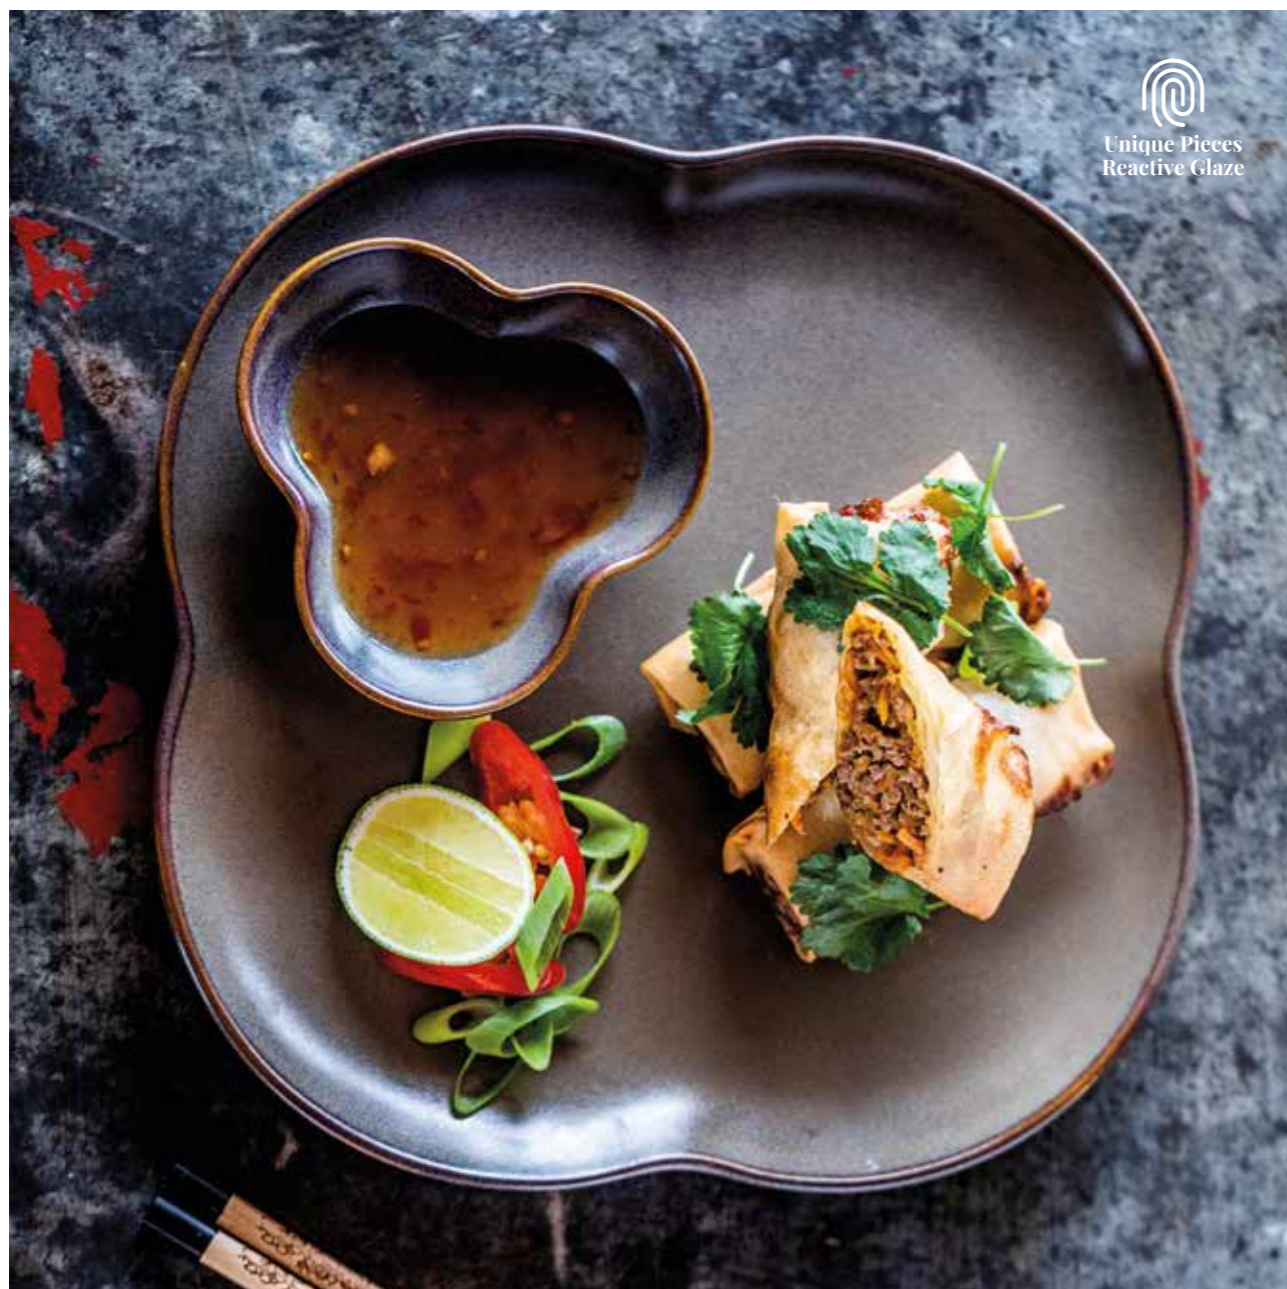

Unique Pieces
Reactive Glaze

Gloire East

The elegant form of Far Eastern flowers meets porcelain and creates an exquisite touch to your presentations. Specially designed for Bonna by one of Europe's most successful and innovative designers, Robin Levien, the EAST Collection provides a perfect fit with all kitchens and offers a distinctive playground for the "designers of food".

Visit this collection
online
to share

Edge Chip Warranty

Stackable

New Product