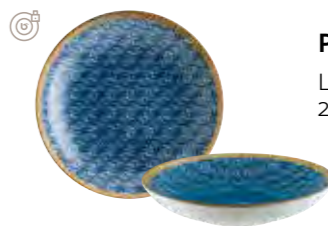

Pasta Plate

LPNBLM25CK x6
25 cm 1300 cc