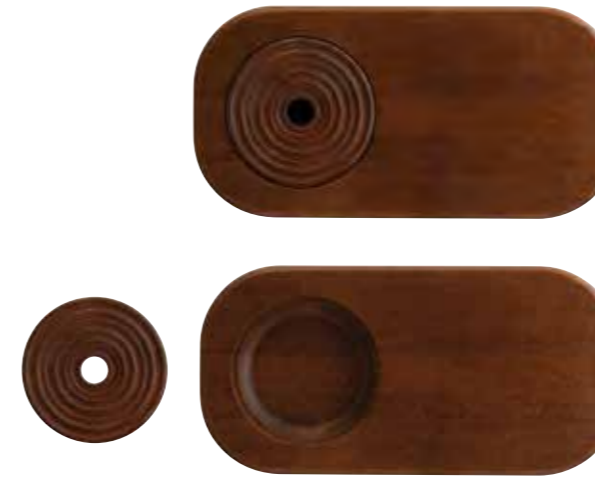

Rectangular Sunum Tahtası

WDMIXLAB x6
32 x 16 cm