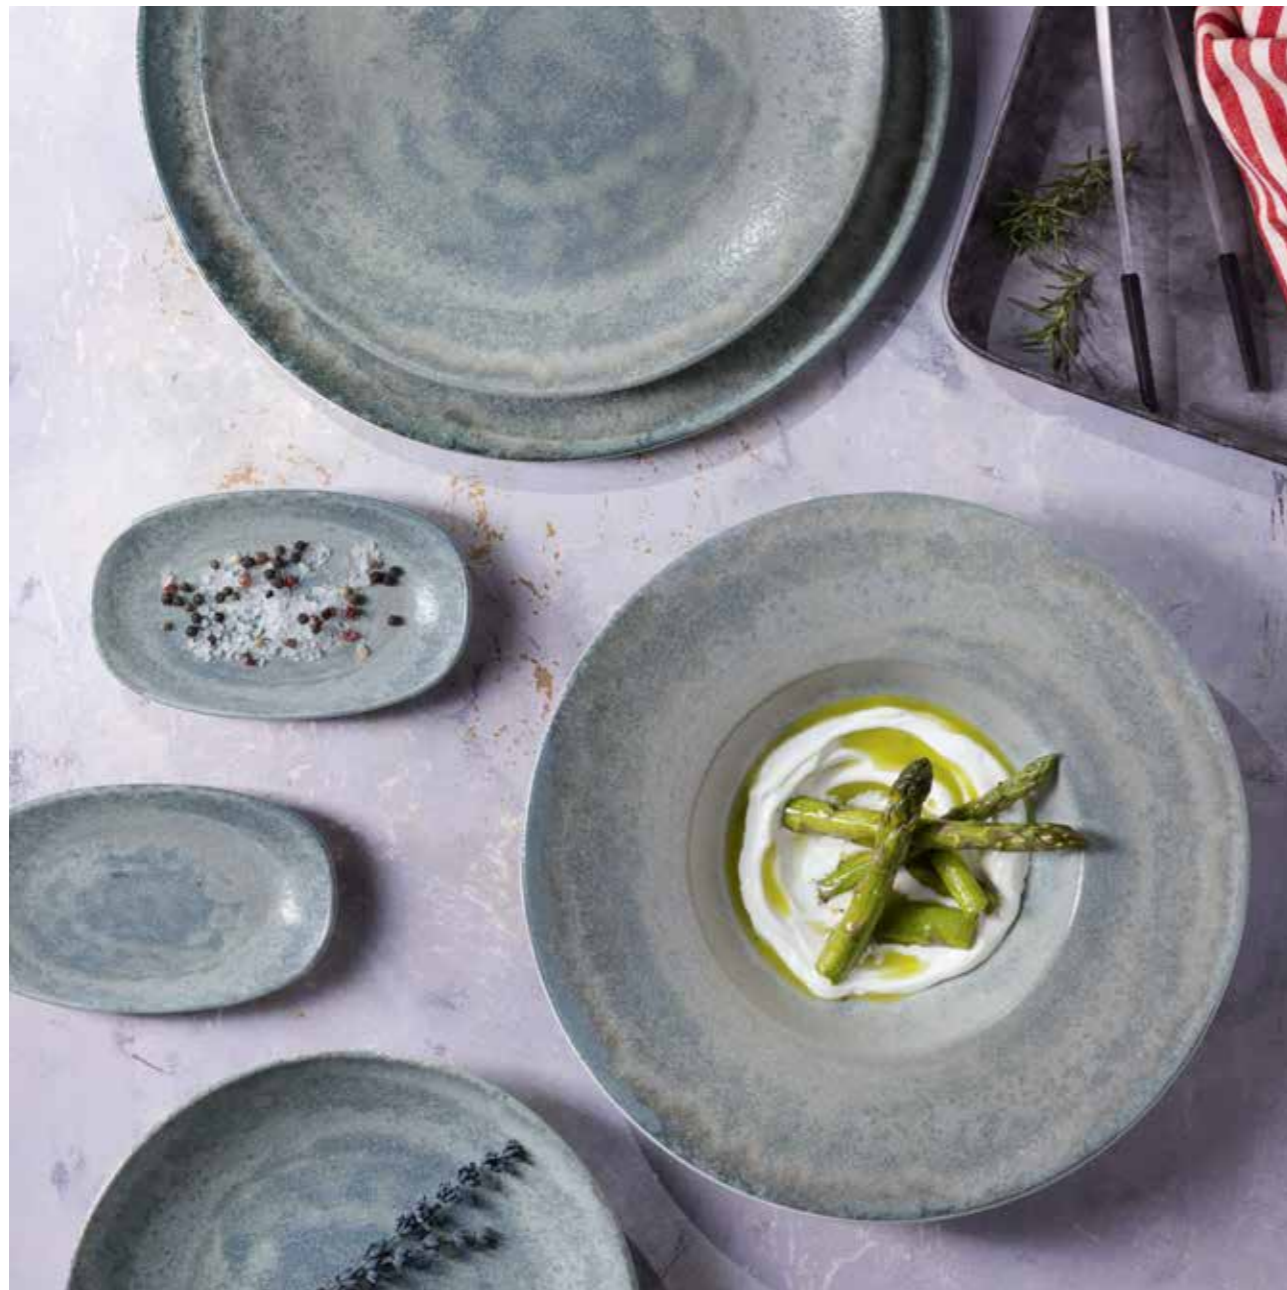

# Omnia

Dream the best of everything, all the beautiful moments you enjoy, when you are the happiest and most hopeful; they all meet in your mind and soul, adding new powers to your life.

Our Omnia series, inspired by these magnificent powers of life, will accompany your privileged presentations and the most eye-catching moments of your taste journey, with its design bearing the traces of the long-lasting interaction of water with concrete.