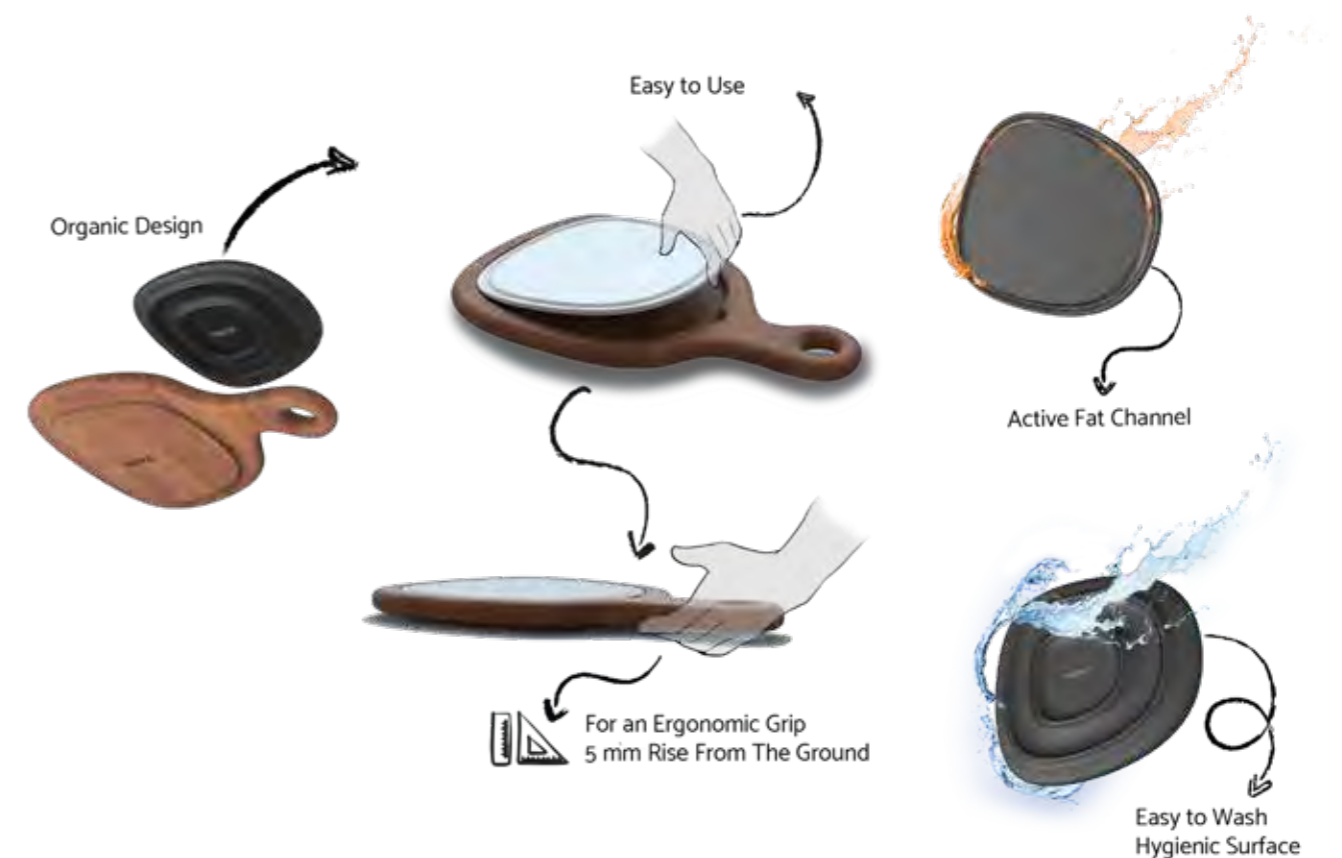

**Piuma Flat Plate**  
NOTPIU25DZ  
24,5 x 20,5 cm

x6

x6

**Piuma Flat Plate**  
GOIPIU25DZ  
24,5 x 20,5 cm

x6

- Designed and manufactured in Turkey
- Ergonomic design, easy to hold
- 2 pcs set – beech wood main plate, porcelain service plate
- 5 mm above the surface for easy grip