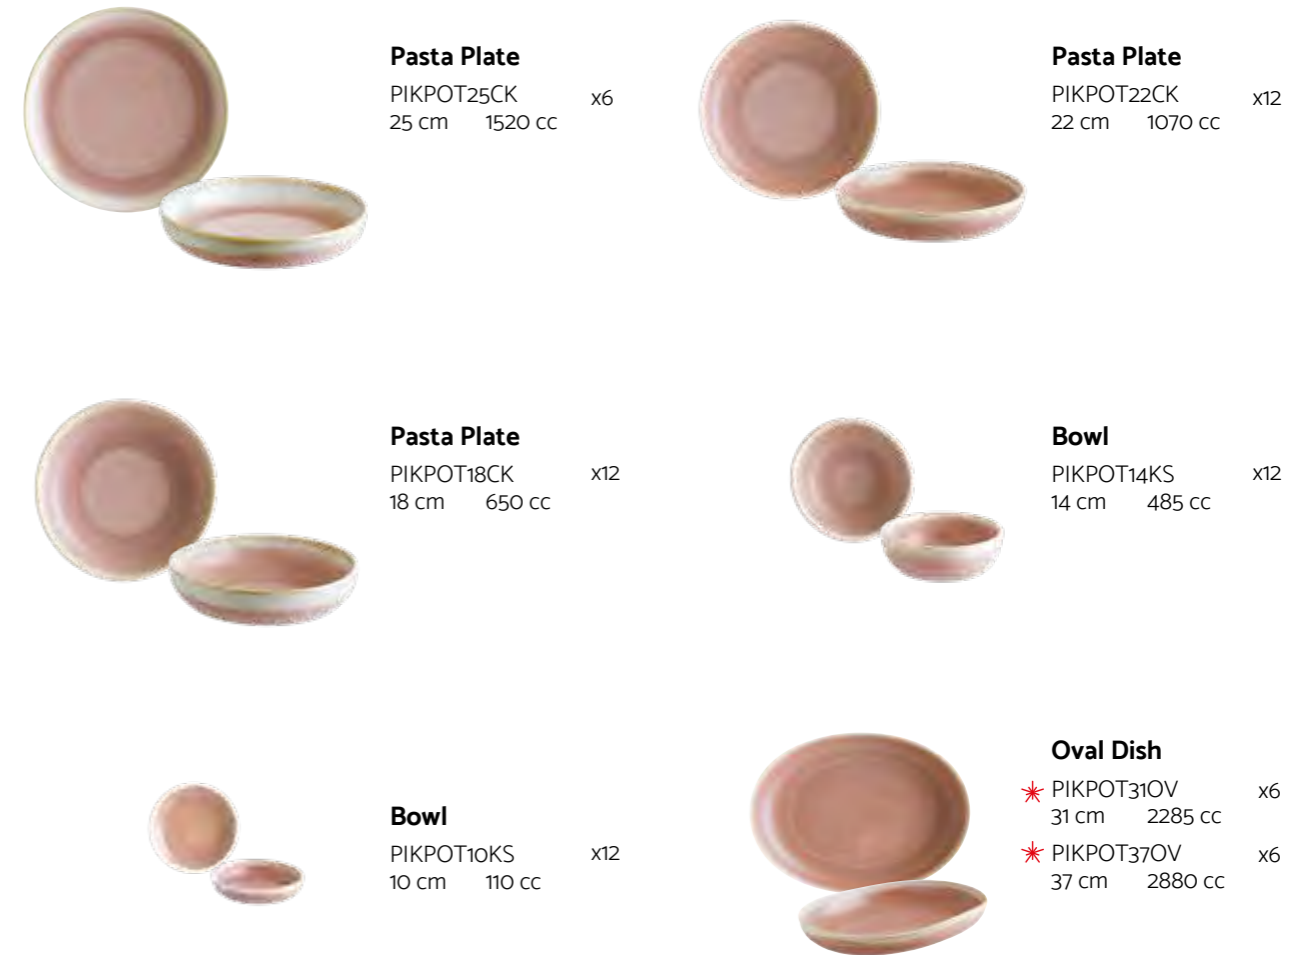

Visit this collection  
online  
to share

Edge Chip Warranty

Stackable

New Product

# Terra Pott Bowl

**Focus, feel, smell and taste.**

Meet our Pott Bowl specially designed for “bowl food” culture - the nouveau and colorful stop of culinary journeys! With its reactive glaze application, reactive glaze application and artistry relief details coming from the pottery tradition, Pott Bowl Collection puts the food on the spotlight; allows you create presentations to be appreciated with mindfulness and pleasure.