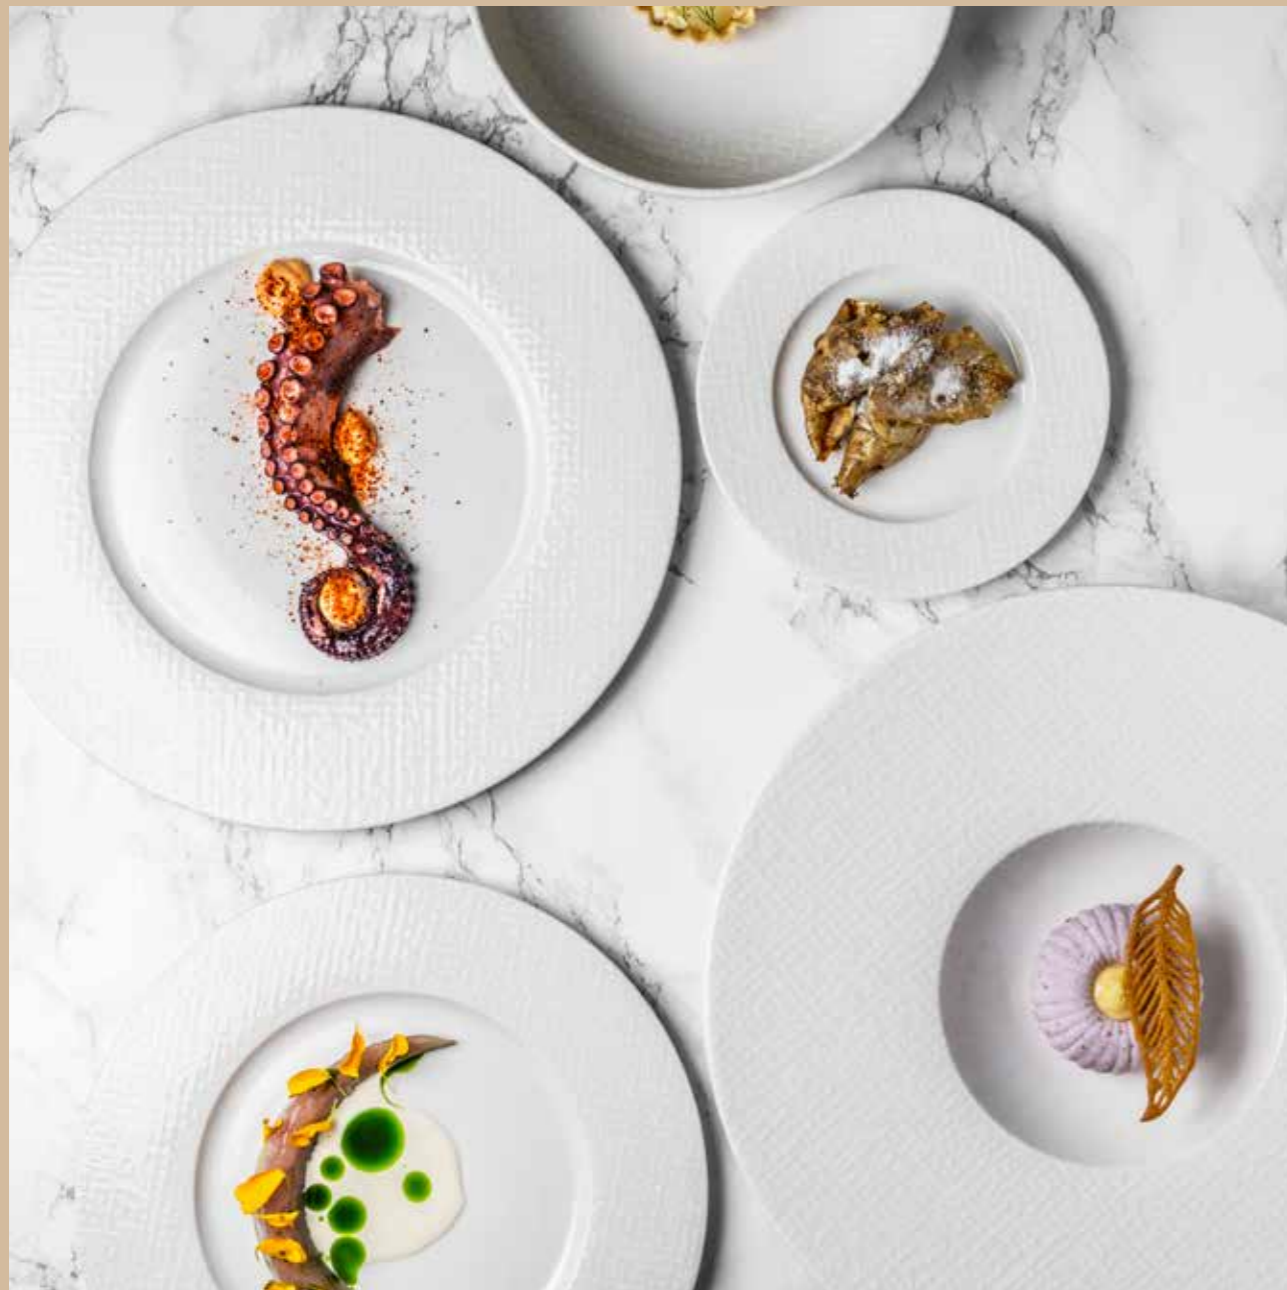

* Patch

In Bonna's enchanting world, Patch combines the centuries-old cultural houndstooth pattern with the purity of white and porcelain, turning the dining experience into a grand adventure. With different glaze applications, stackable design, scratch-resistant structure, and brand-new shiny digital patterns, Patch becomes the preferred choice of upper-tier restaurants. With its style that enhances the magic of colours, textures, and shapes, Patch allows the magical play of light. The collection is eagerly waiting for creative chefs who successfully use design to highlight the visual appeal of presentations.

Visit this collection online to share

Edge Chip Warranty

Stackable

New Product

Flat Plate

PATNEA16DZ	x6
16 cm	
PATNEA24DZ	x6
24 cm	
PATNEA28DZ	x6
28 cm	
PATNEA30DZ	x6
30 cm	

Bowl

PATNEA18KS	x6
18 cm 990 cc	

Pasta Plate

PATNEA30CK1	x6
30 cm 220 cc	
PATNEA30CK2	x6
30 cm 360 cc	

Tea Cup & Saucer

NEA01CF	x6
250 cc	
PATNEA01CT	x6
17 cm	

Coffee Cup & Saucer

NEA02KF	x6
80 cc	
PATNEA02KT	x6
12 cm