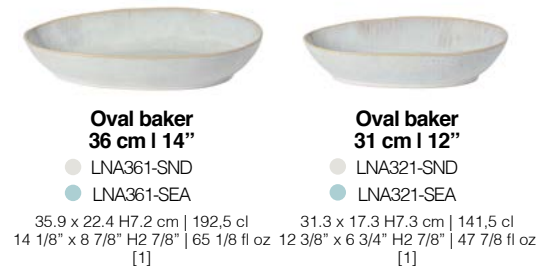

• AVAILABLE IN SAND BEIGE AND SEA BLUE •