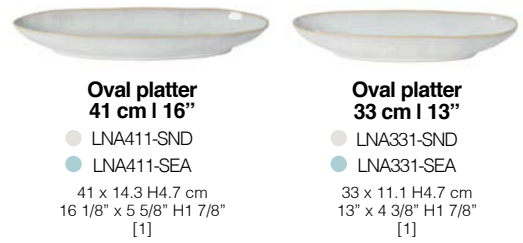

• AVAILABLE IN SAND BEIGE AND SEA BLUE •