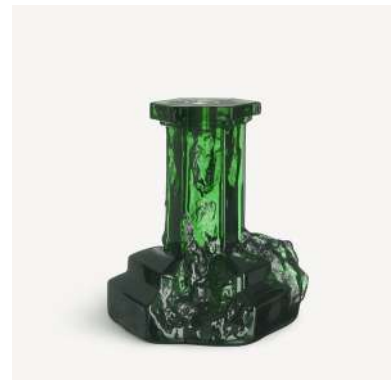

Rocky Baroque candlestick emerald green 175mm

Art. nr. 7062317
Color Emerald green
Size H 175 mm x W 155 mm
Weight 1.77 kg

7321646095841