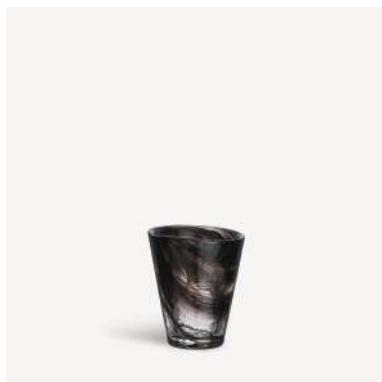

Mine

Ulrica Hydman-Vallien

Mine is a series of asserted products that are equally suitable for special occasions and enhancing everyday moments. The message is simple: let your home be a place to enjoy, every day.

The pieces are manufactured by glass centrifugation, a technique invented in Småland, Sweden, in the early 1950s. When color is added, swirling veils are created inside the glass, where each pattern becomes completely unique.

Mine from Kosta Boda, launched in 2002, is available in a black and a white version, and consists of bowls, plates, tumbler glasses and a vase.

Mine tumbler black 30cl

Art. nr. 7090224
Color Black
Size H 115 mm x W 95 mm
Volume 30 cl

7391533902248