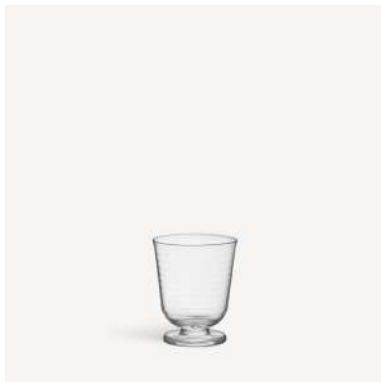

Viva

Matti Klenell

Viva from Kosta Boda unites old traditions and contemporary lifestyle. The soft design of the series is a romantic echo from the glassworks' rich history. Simple lines that together form a strong entity, made for the modern dining table and to bring people together.

Viva consists of glasses in three different sizes and a carafe capped with a small glass that works to drink from (when it's not upside down atop the carafe, that is). The collection launched in 2020.

Viva glass 20cl 2-pack

Art. nr. 7092002
Color Clear
Size H 90 mm x W 76 mm
Volume 20 cl