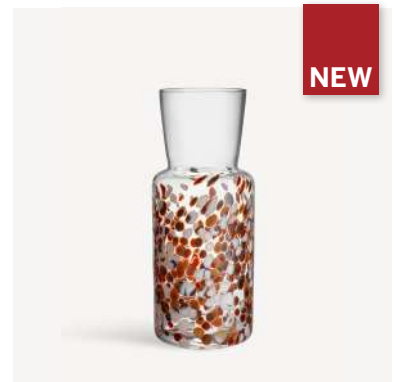

Meadow vas fall 300mm

Art. nr. 7042423
Color Fall
Size H 300 mm x W 120 mm
Weight 1.09 kg