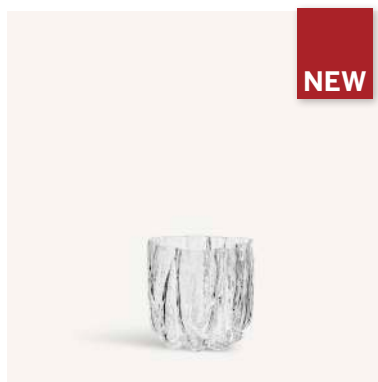

Crackle vase 121 mm

Art. nr. 7042425
Color Clear
Size H 121 mm x W 115 mm