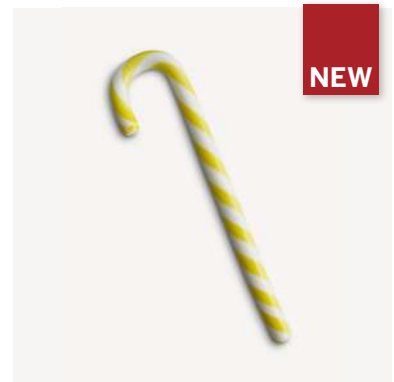

**Polka Polka Candy Cane white/yel-
low 170mm**

Art. nr. 7092426
Color White/yellow
Size H 170 mm x W 45 mm
Weight 0.05 kg