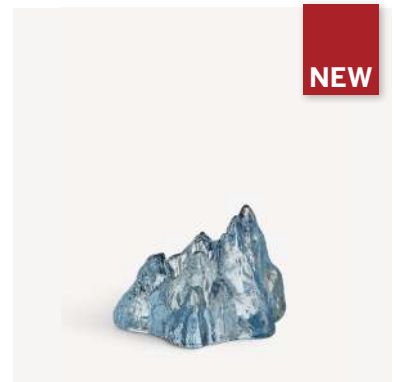

**The Rock ljuslykta iron oxide 91mm**

Art. nr. 7062421

Color Iron oxide

Size H 91 mm x W 140 mm

Weight 1.0 kg

7321646106530

**The Rock ljuslykta ice blue 91mm**

Art. nr. 7062420