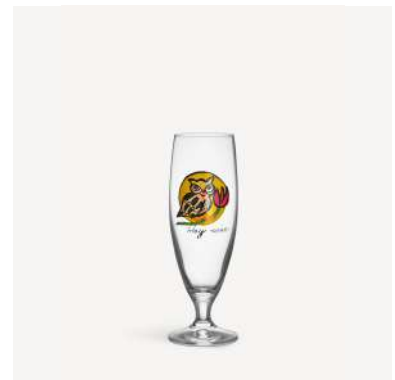

Friendship Stay wise beer glass 50cl

Art. nr. 7091116
Color Clear
Size H 215 mm x W 73 mm
Volume 50 cl

7391533911165