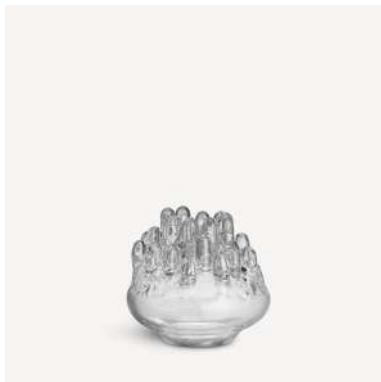

Polar

Göran Wärff

Nature, light and ice – it was out of love for these great entities that Polar was born almost 50 years ago. This timeless series consists of a number of glass sculptures reminiscent of rippling water frozen in time. Each sculpture also doubles as a votive, where the clear glass refracts and diffuses the light to set the mood.

Polar from Kosta Boda invites you to combine and group different sizes, although each makes a beautiful design object on its own. Or as a unique gift, e.g. from Sweden to the Sydney Opera House (true story).

Polar was launched in 1974 and consists of votives in several different colors and sizes.

Polar votive 190mm

Art. nr. 7062007
Color Clear
Size H 190 mm x W 160 mm
Weight 2.5 kg

7321646072118