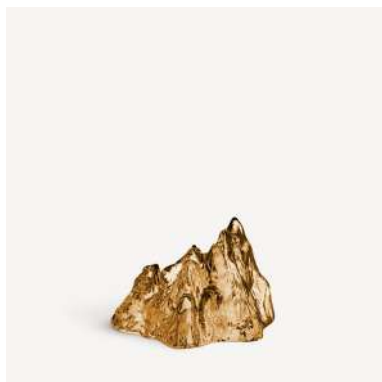

To sum it up, all fans of Snowball – with 15 million sold, we are many – are in for a déjà vu that's as progressive as it is pleasant.

**The Rock votive bronze 91mm**

Art. nr. 7062325  
Color Bronze  
Size H 91 mm x W 140 mm  
Weight 1.05 kg