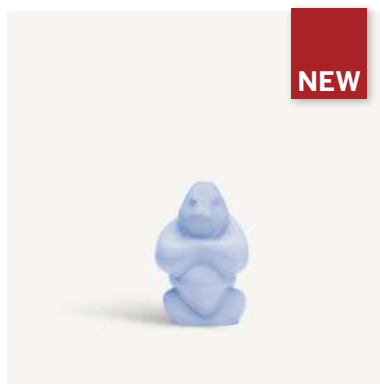

**Gabba Gabba Hey banana milk**  
**120mm**

Art. nr. 7091029  
Color Banana milk  
Size H 120 mm x W 81 mm  
Weight 0.37 kg

**Gabba Gabba Hey aloha blue**  
**120mm**

Art. nr. 7091030  
Color Aloha blue  
Size H 120 mm x W 81 mm  
Weight 0.3 kg