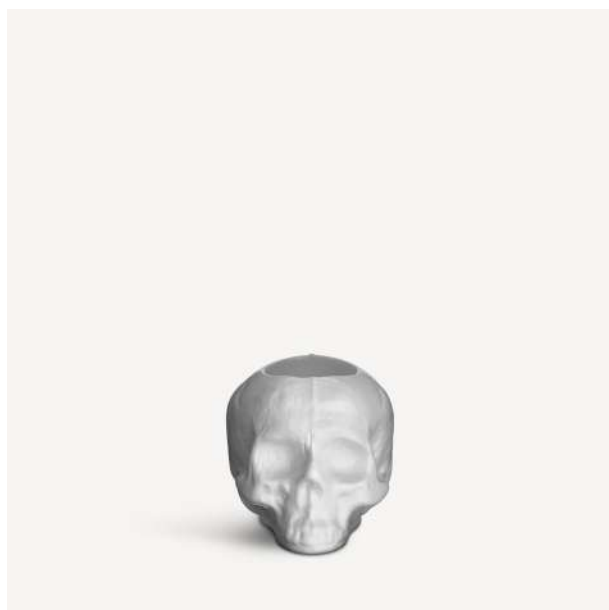

Still Life

Ludvig Löfgren

Still Life skull votive offwhite 85mm

Art. nr. 7062200
Color Offwhite
Size H 85 mm x W 115 mm
Weight 0.94 kg

7321646084715