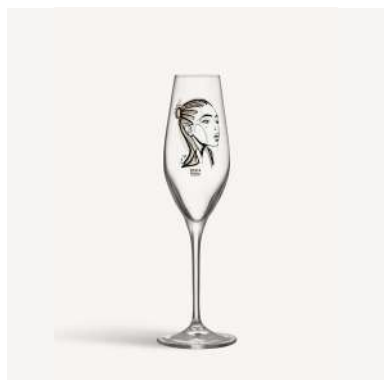

All about you Forever yours champagne glass 24cl 2-pack

Art. nr. 7092000
Color Yellow
Size H 247 mm x W 75 mm
Volume 24 cl

7321646065134