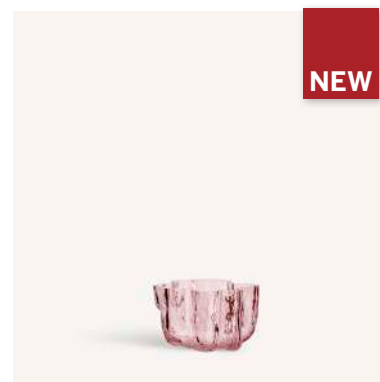

Crackle votive pink 58 mm

Art. nr. 7062425
Color Pink
Size H 58 mm x W 97 mm