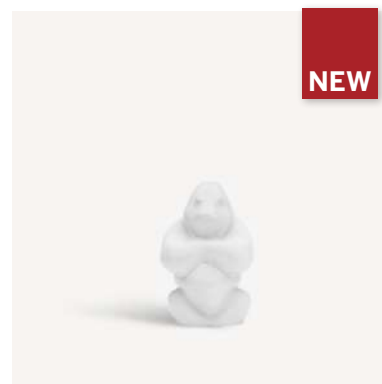

**Gabba Gabba Hey banana milk**  
**120mm**

Art. nr. 7091029  
Color Banana milk  
Size H 120 mm x W 81 mm  
Weight 0.37 kg

**Gabba Gabba Hey aloha blue**  
**120mm**

Art. nr. 7091030  
Color Aloha blue  
Size H 120 mm x W 81 mm  
Weight 0.3 kg