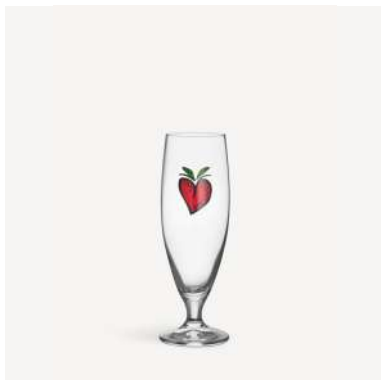

Friendship

Ulrica Hydman-Vallien

Friendship Hearts beer glass 50cl

Art. nr. 7091125
Color Clear
Size H 215 mm x W 73 mm
Volume 50 cl

7391533911257