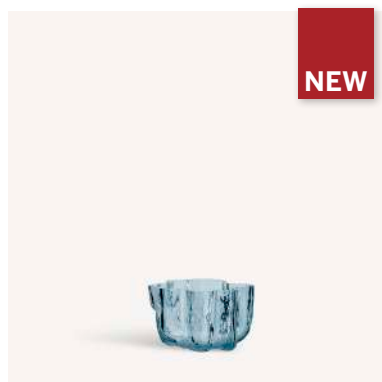

Crackle

Åsa Jungnelius

Crackle votive circular 58 mm

Art. nr. 7062423
Color Circular
Size H 58 mm x W 97 mm