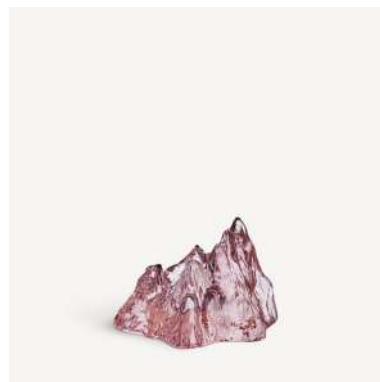

To sum it up, all fans of Snowball – with 15 million sold, we are many – are in for a déjà vu that's as progressive as it is pleasant.

**The Rock votive bronze 91mm**

Art. nr. 7062325  
Color Bronze  
Size H 91 mm x W 140 mm  
Weight 1.05 kg