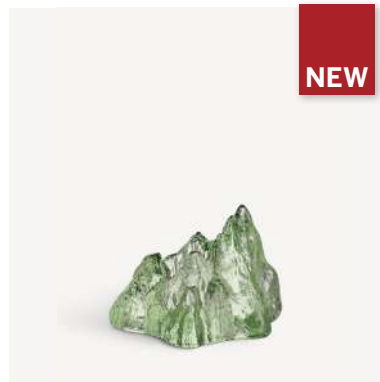

The Rock ljuslykta iron oxide 91mm

Art. nr. 7062421

Color Iron oxide

Size H 91 mm x W 140 mm

Weight 1.0 kg

7321646106530