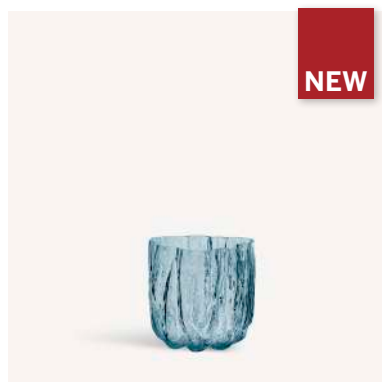

Crackle vase circular 121 mm

Art. nr. 7042424
Color Circular
Size H 121 mm x W 115 mm