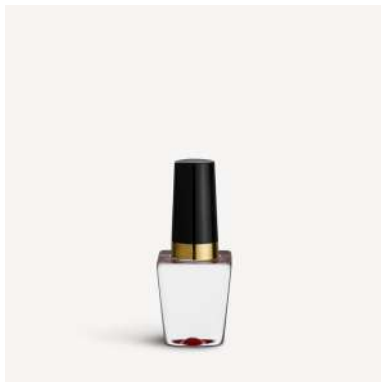

Make Up

Åsa Jungnelius

Make Up by Kosta Boda is a series of stylized glass items straight from the beauty box. Make Up, launched in 2008, was created as a mini version of Åsa Jungnelius' art installation "I like your hairstyle!". These iconic beauty products in pressed glass are a feminist statement much along the lines of Åsa Jungnelius' other work.

**Make up nailpolish Poppy red
124mm**

Art. nr. 7092213
Color Poppy red
Size H 124 mm x W 49 mm
Weight 0.42 kg

7321646082520