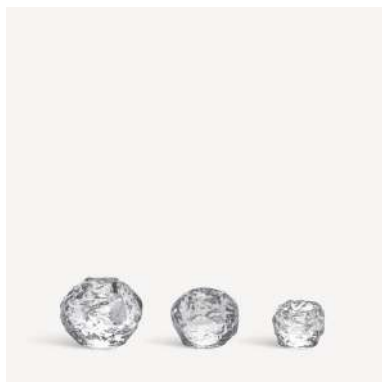

Snowball

Ann Wolff

Snowball from Kosta Boda is not just any candle holder. This iconic glass votive has illuminated its surroundings since 1973, when it was created through an experiment in which glass was blown directly inside a snowdrift. It has since sold over 15 million copies worldwide. With a shape and surface as if actually made of snow, Snowball continues to evoke memories of childhood's snow lanterns – while lighting the winter darkness here and now.

Snowball votive 3-pack

Art. nr. 7067354

Color Clear

Size x

Weight 3.3 kg

7321646036936