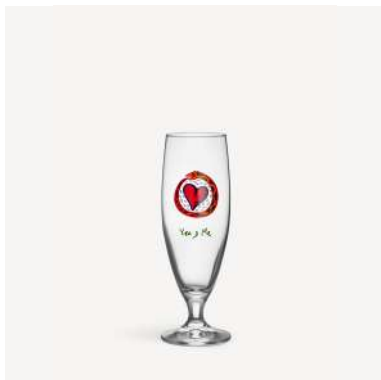

Friendship

Ulrica Hydman-Vallien

The glasses in this series are filled to the brim with motifs of love and friendship, inspired by Ulrica Hydman Vallien's playful and popular paintings. With Friendship, no glasses are half empty! Let's raise them and quench our thirst in good company. Cheers!

Friendship from Kosta Boda was launched in 2011 and consists of beer glasses and wine glasses with Hydman Vallien's illustrations.

Friendship You & Me beer glass 50cl

Art. nr. 7090686
Color Clear
Size H 215 mm x W 73 mm
Volume 50 cl

7391533906864