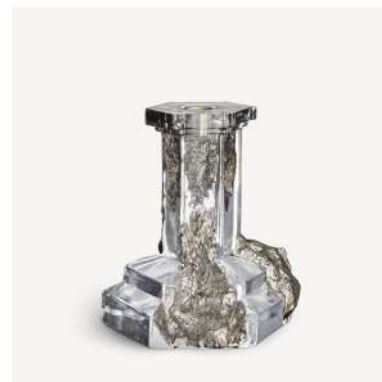

**Rocky Baroque candlestick glossy glaze 150mm**

Art. nr. 7062322

Color Glossy glaze

Size H 150 mm x W 130 mm

Weight 1.77 kg

7321646096626

**Rocky Baroque candlestick glossy glaze 175mm**

Art. nr. 7062323