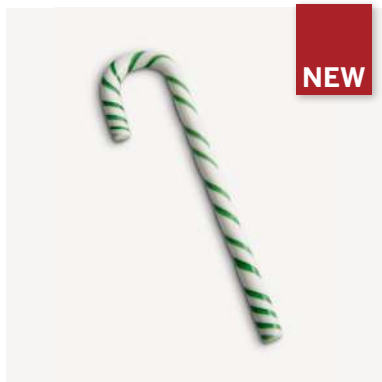

Polka

Kosta Boda

Polka by Kosta Boda is a series of glass decorations made in the image of traditional Swedish polka-stripe candy canes. Polka is set to be a seasonal favorite, whether for the holidays or other festive occasions. Since their very shape comes with a built-in hook, they are perfect for hanging in your Christmas tree or other suitable holiday spot.

The Polka canes come in three colorways – red/white, green/white, and yellow/white – where the mix of glass and vibrant colors make them look as delicious as they are beautiful.

**Polka Candy Cane white/green
170mm**

Art. nr. 7092420
Color White/green
Size H 170 mm x W 45 mm
Weight 0.05 kg