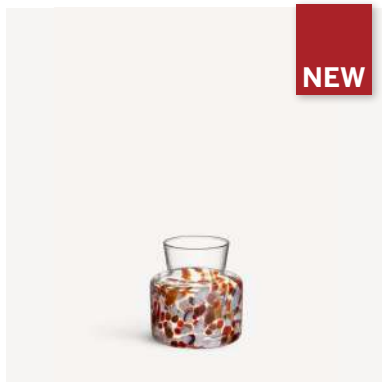

Meadow

Sara Persson

A wild, blossoming field. That's both the inspiration for and expression of Meadow, a series of vases that look just as good on their own as holding a sheaf of roses. Or tulips, a mixed bouquet, a solitary flower, a well-chosen twig.

Meadow is made using a glass-crushing technique where the vases are rolled in colored, crushed glass while they are still red-hot. The shards blend into and become part of the glass itself, and no two vases are alike. The organic pattern combined with the straight lines creates a playful whole that highlights the craftsmanship, while the shape of the vase highlights the floral splendor it embraces.

Meadow vase fall 115mm

Art. nr. 7042421
Color Fall
Size H 115 mm x W 110 mm
Weight 0.52 kg