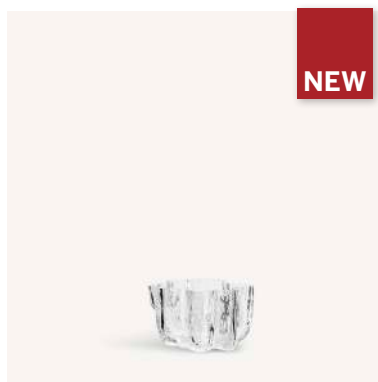

Crackle votive 58 mm

Art. nr. 7062424
Color Clear
Size H 58 mm x W 97 mm