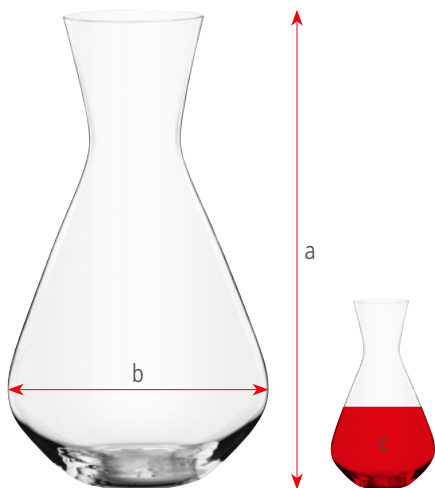

VIDEO GLAS CARE

SCAN ME

SIZE CHART - PACKAGING

SAMPLE MASTER PACK

472 80 35 - Salute Bordeaux Glass

Length:	456 mm	18"
Width:	342 mm	13 1/2"
Height:	271 mm	10 2/3"
Weight:	3546 gr.	7,83 lb

mm	= millimeter	1 ounces	= 28,350 ml
ml	= milliliter	1 inch	= 2,54 cm
gr.	= gramm	1 kg	= 2,205 lb
"	= inch		
oz	= ounces		

SIZE CHART - GLASSWARE

STEMWARE
a - Height
b - Largest Ø
c - Capacity
d - Base Plate Ø

DECANTER
a - Height
b - Largest Ø
c - Capacity

TUMBLERS
a - Height
b - Largest Ø
c - Capacity

ORDERS MADE FOR CUSTOMERS