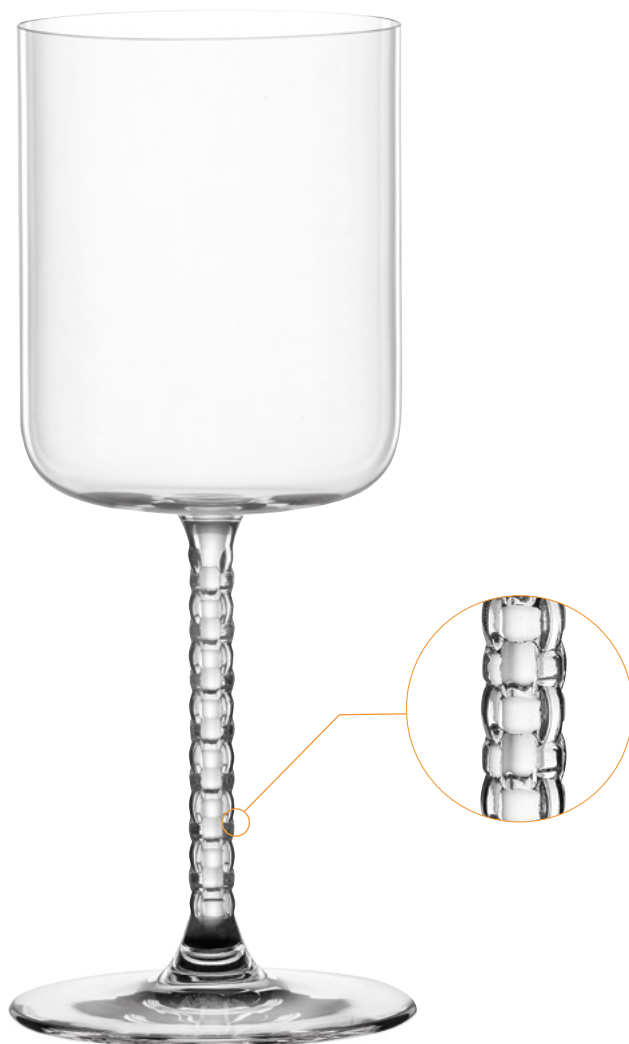

### COCKTAIL GLASS

AVAILABLE 01/2026

### SET/2

**106162** (7895/08)

Height: 144 mm 5 2/3"

Largest Ø: 108 mm 4 1/4"

Capacity: 252 ml 8 8/9 oz

Weight: 150 gr 0,33 lb