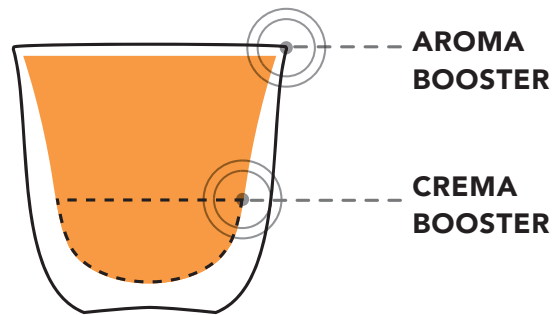

### POLISHING CLOTH

AVAILABLE 01/2026

**105050** (64x50cm)

Height: 640 mm 25 1/5"

Largest Ø: 500 mm 19 2/3"

NACHTMANN  
**AROMA BOOSTER**

The slim, slightly flared lines promote the development of aroma for all black coffee types.