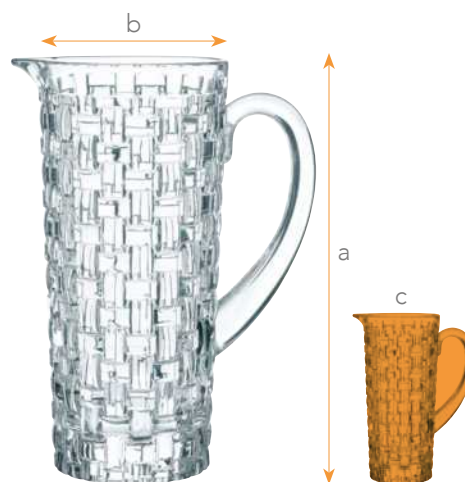

SIZE CHART - GLASSWARE

TUMBLERS

a - Height
 b - Largest Ø
 c - Capacity

DECANTER

a - Height
 b - Largest Ø
 c - Capacity

VASES

a - Height
 b - Largest Ø

PITCHER