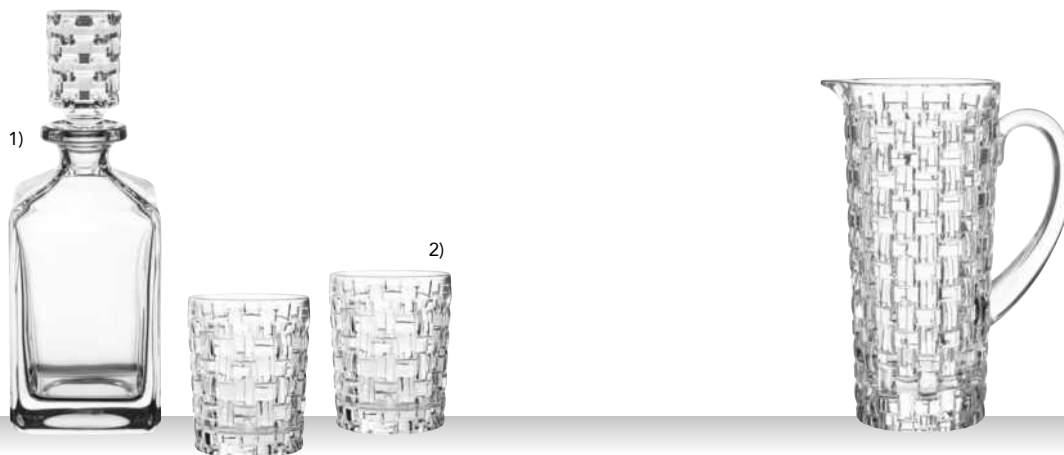

BARWARE

WHISKY SET/3 BOSSA NOVA

ITEM	101095 (7509/3tlg)
PACKAGING	Pieces/Bill unit: 3 Bill units/MP: 4
BILL UNIT DIMENSIONS	Length: 207 mm 8 1/7" Width: 254 mm 10" Height: 103 mm 4" Weight: 2829 gr. 6,24 lb
MASTER PACK DIMENSIONS	Length: 426 mm 16 7/9" Width: 266 mm 10 1/2" Height: 233 mm 9 1/6" Weight: 11614 gr. 25,64 lb
EURO PALLET L 80 cm x W 120 cm	Bill units/Pallet: 112 Bill units/Layer: 28 Layers/Pallet: 4 Pallet height: 107 cm 42 1/8"
EAN	 4 003762 274203