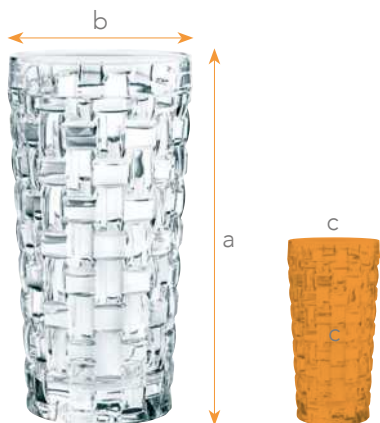

mm = millimeter   1 ounces = 28,350 ml
ml = milliliter   1 inch = 2,54 cm
gr. = gramm   1 kg = 2,205 lb
" = inch
oz = ounces

SIZE CHART - GLASSWARE

TUMBLERS

a - Height
b - Largest Ø
c - Capacity